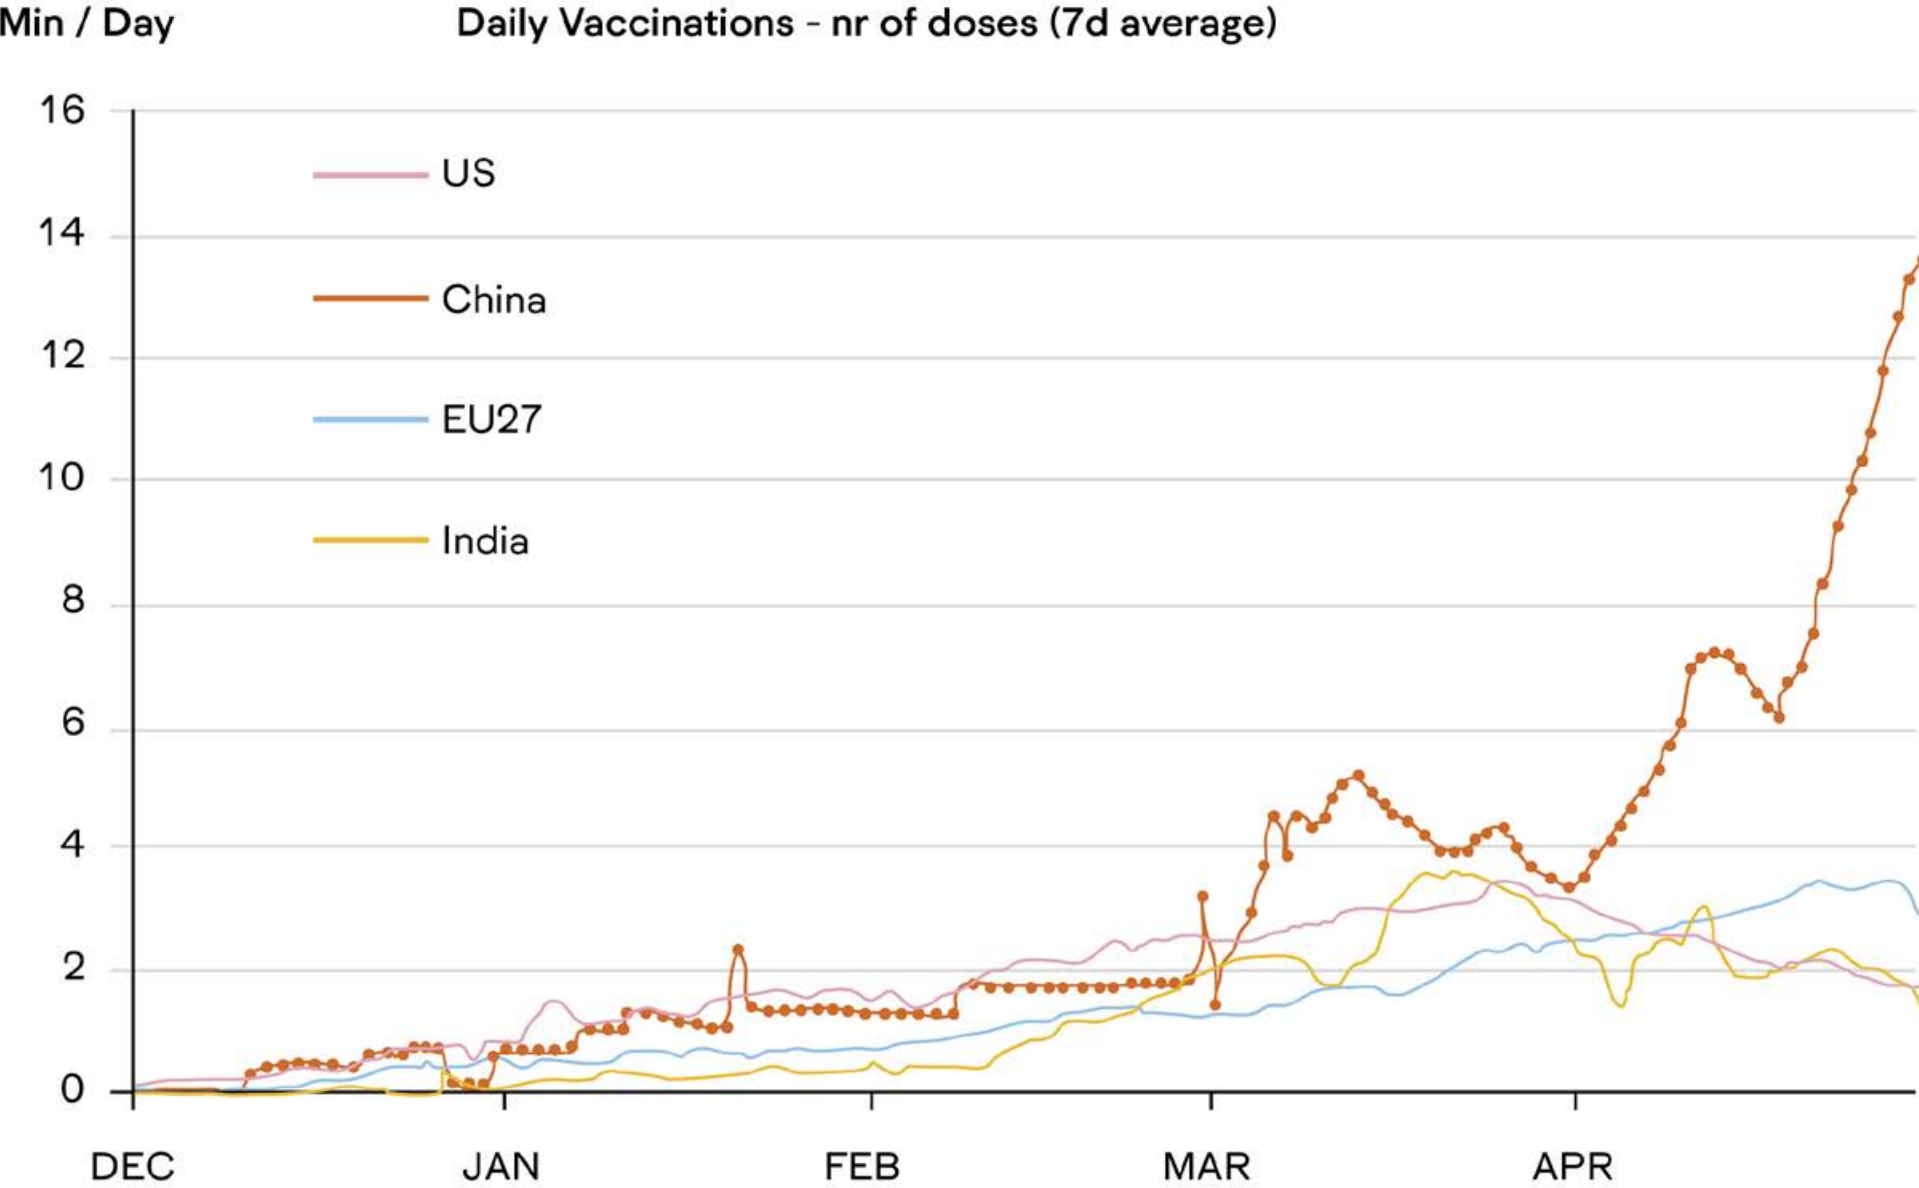

DAILY VACCINATIONS (ABSOLUTE DOSES)

Source: UBS, Our World in Data (Note: chart shows the daily doses (7d average) divided by population)